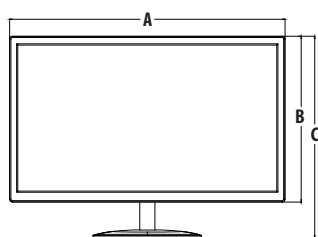

Features

- Use for Video Surveillance and Security applications
- HDMI, VGA, BNC and Audio input
- Support 3D comb filter and 3D de-interlace high quality image
- Auto-ON when video source is detected
- LED panel with extra wide viewing angle
- CE certified
- HDMI certified

Specifications

Model		MAX24	MAX32	
Panel	Screen Size	23.8"	31.5"	
	Brightness	300 cd/m ²	300 cd/m ²	
	Contrast	1000:1	1000:1	
	Pixel Pitch (mm)	0.2745 (H) x 0.2745(V)	0.36375 (H) x 0.36375(V) mm	
	Resolution (H x V)	1920 x 1080	1920 x 1080	
	Aspect Ratio	16:9	16:9	
	View Angles	H 178°/V 178°	H 178°/V 178°	
	Response Time	5ms	5ms	
	Display Colors	16.7M colors	16.7M colors	
Input & Output	Display Frequency	1920 x 1080 /75Hz	1920 x 1080 /75Hz	
	Input	VGA x1, HDMI x1, BNC x1, Audio x1	VGA x1, HDMI x1, BNC x1, Audio x1	
General	Output	BNC, Speaker:3Wx4Ω	BNC, Speaker:3Wx4Ω	
	Consumption (Max)	On: ≤30W ; Standby≤0.5W	On: ≤35W ; Standby≤0.6W	
	Power	100-240V~ 50/60HZ	100-240V~ 50/60HZ	
	Power Mode	Power on : BLUE (LED Light), Power saving : RED (LED Light)	Power on : BLUE (LED Light), Power saving : RED (LED Light)	
	Humidity	20% ~ 85%, non-condensing	20% ~ 85%, non-condensing	
	Temperature	0°C~55°C	0°C~55°C	
	Dimension	A	542 mm	715 mm
		B	322 mm	421 mm
		C	402 mm	520 mm
		D	45 mm	64 mm
E		179 mm	210mm	
Weight	4.25 kg	7.15 kg		
VESA	100 x 100 mm	75 x75mm		

DIMENSION (Unit: mm)

ACCESSORIES: TV-WM

SPECIFICATIONS SUBJECT TO CHANGE WITHOUT NOTICE.