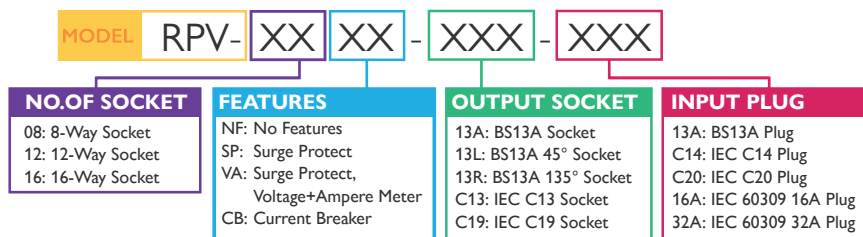

How to Order :

SPECIFICATIONS SUBJECT TO CHANGE WITHOUT NOTICE.