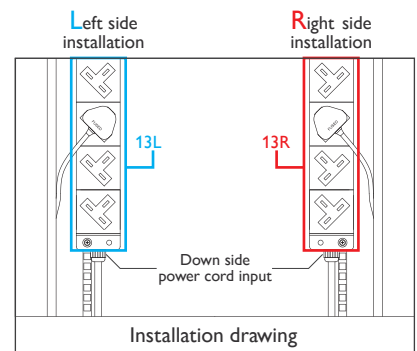

How to Order :

SPECIFICATIONS SUBJECT TO CHANGE WITHOUT NOTICE.